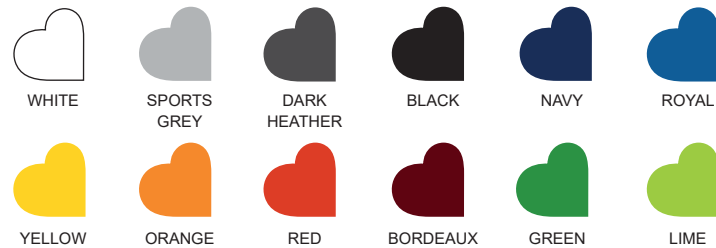

Neutral[®]

Certified Responsibility[™]

O22980
LADIES CLASSIC POLO

DESCRIPTION

SLIGHTLY FITTED MODEL, PLACKET W.
COTTON BUTTONS AND INSIDE NECK TAPE

COMPOSITION

100% ORGANIC FAIRTRADE COTTON
PIQUÉ KNIT, 235 GSM

SIZES

XS-S-M-L-XL-2XL

COLORS

MEASUREMENTS

	XS	S	M	L	XL	2XL
W	42	45	48	51	54	57
H	57	60	63	66	69	72

CERTIFICATES