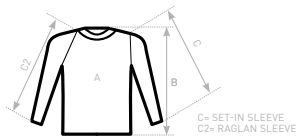

B&C ORGANIC INSPIRE LSL T /MEN TM 070	XS	S	M	L	XL	2XL	3XL
A HALF CHEST	-	47	50	53	56	59	62
B BODY LENGTH FROM NECK POINT	-	70	72	74	76	78	80
C SLEEVE LENGTH	-	61,5	63,5	64,5	66	67,5	69