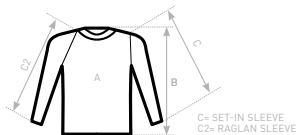

B&C ORGANIC INSPIRE T /MEN TM 042	XS	S	M	L	XL	2XL	3XL
A HALF CHEST	-	47	50	53	56	59	62
B BODY LENGTH FROM NECK POINT	-	70	72	74	76	78	80

B&C ORGANIC INSPIRE T /WOMEN

TW 043

A HALF CHEST

B BODY LENGTH FROM NECK POINT

	XS	S	M	L	XL	2XL	3XL
A	43,5	46,5	49,5	52,5	55,5	58,5	-
B	60	62	64	66	68	70	-

B&C ORGANIC INSPIRE V T/MEN TM 044	XS	S	M	L	XL	2XL	3XL
A HALF CHEST	-	47	50	53	56	59	62
B BODY LENGTH FROM NECK POINT	-	70	72	74	76	78	80

B&C ORGANIC INSPIRE V T/WOMEN TW 045	XS	S	M	L	XL	2XL	3XL
A HALF CHEST	42	45	48	51	54	57	-
B BODY LENGTH FROM NECK POINT	62	64	66	68	70	72	-

B&C ORGANIC INSPIRE LSL T /MEN TM 070	XS	S	M	L	XL	2XL	3XL
A HALF CHEST	-	47	50	53	56	59	62
B BODY LENGTH FROM NECK POINT	-	70	72	74	76	78	80
C SLEEVE LENGTH	-	61,5	63,5	64,5	66	67,5	69