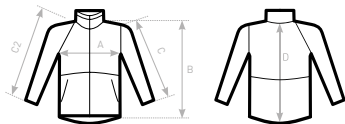

C2- RAGLAN SLEEVE

B&C ID.701 /WOMEN JW 163	XS	S	M	L	XL	2XL
A HALF CHEST	43	46	49	52	55	58
B BODY LENGTH FROM NECK POINT	57	59	61	63	65	67
C SLEEVE LENGTH	58	59	60	61	62	63
D CENTER BACK LENGTH	60	62	64	66	68	70