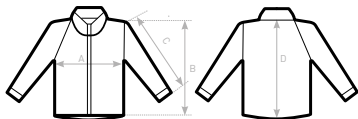

B&C REAL+ /WOMEN JW 925

A HALF CHEST

B BODY LENGTH FROM NECK POINT

C SLEEVE LENGTH

D CENTER BACK LENGTH

XS

S

M

L

XL

2XL

3XL

52,9

55,9

58,9

61,9

65,9

69,9

-

73,5

75

76

77

79

81

-

61,8

62,7

63,7

64,6

66,2

67,8

-

71,0

72,1

73,2

74,3

76,1

77,9

-