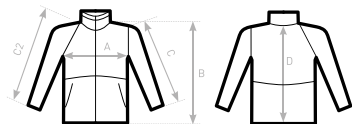

C2= RAGLAN

B&C SIROCCO JU 800	XS	S	M	L	XL	2XL	3XL
A HALF CHEST	-	59	64	69	74	79	84
B BODY LENGTH FROM NECK POINT	-	72	75	78	81	84	87
C SLEEVE LENGTH	-	55,5	57	58,5	60	61,5	63
D CENTER BACK LENGTH	-	71	74	77	80	83	86