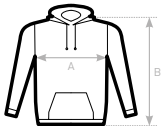

B&C #HOODIE WU03W	XS	S	M	L	XL	2XL	3XL	4XL	5XL
A HALF CHEST	50	53	56,5	60	63,5	67	71	75	79
B BODY LENGTH	69	71	73	75	77	79	80	81	82