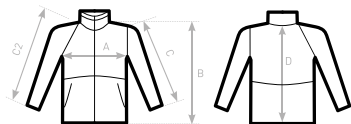

C2= RAGLAN

B&C SIROCCO /KIDS JK 950	1/2	3/4	5/6	7/8	9/11	12/14
		98/104	110/116	122/128	134/146	152/164
A HALF CHEST	-	41	44	47	51	55
B BODY LENGTH FROM NECK POINT	-	48	52	56	61	66
C SLEEVE LENGTH	-	38	41	44	47	50
D CENTER BACK LENGTH	-	48	52	56	61	66