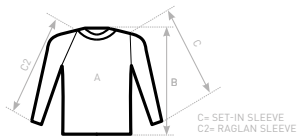

B&C ORGANIC INSPIRE LSL T /MEN TM 070	XS	S	M	L	XL	2XL	3XL
A HALF CHEST	-	47	50	53	56	59	62
B BODY LENGTH FROM NECK POINT	-	70	72	74	76	78	80
C SLEEVE LENGTH	-	61,5	63,5	64,5	66	67,5	69