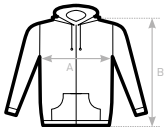

B&C ORGANIC ZIPPED HOOD WU35B	XS	S	M	L	XL	2XL	3XL
A HALF CHEST	49	52	55,5	59	62,5	66	70
B BODY LENGTH	68	70	72	74	76	78	79