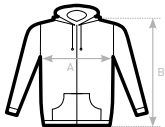

B&C KING ZIPPED HOOD WU03K	XS	S	M	L	XL	2XL	3XL	4XL
A HALF CHEST	49	52	55,5	59	62,5	66	70	74
B BODY LENGTH	68	70	72	74	76	78	79	80