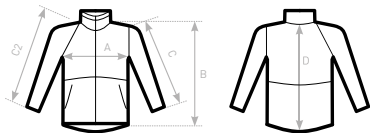

C2= RAGLAN SLEEVE

B&C SHIELD SOFTSHELL PRO JU C42	S	M	L	XL	2XL	3XL	4XL
A HALF CHEST	51	54	57	60	63	66	69
B BODY LENGTH FROM NECK POINT	71	72,5	74	75,5	77	78,5	80
C SLEEVE LENGTH	63	64,5	66	67,5	69	70,5	72
D CENTER BACK LENGTH	75	76,5	79	79,5	81	82,5	84