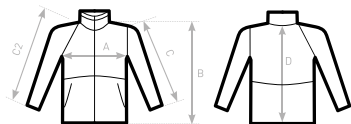

C2= RAGLAN

B&C SIROCCO /WOMEN JW 902	XS	S	M	L	XL	2XL	3XL
A HALF CHEST	50	52	54	56	58	60	-
B BODY LENGTH FROM NECK POINT	70	72	74	76	78	80	-
C SLEEVE LENGTH	61	63	65	67	69	71	-
D CENTER BACK LENGTH	69	71	73	75	77	79	-