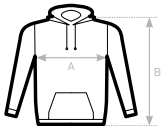

B&C KING HOODED WU02K	XS	S	M	L	XL	2XL	3XL	4XL
A HALF CHEST	49	52	55,5	59	62,5	66	70	74
B BODY LENGTH	68	70	72	74	76	78	79	80