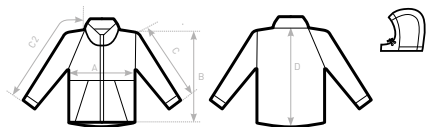

C2= RAGLAN

B&C HOODED SOFTSHELL /W. JW 937	XS	S	M	L	XL	2XL	3XL
A HALF CHEST	44	46	48	50	52	54	-
B BODY LENGTH FROM NECK POINT	59	61	63	65	67	69	-
C2 SLEEVE LENGTH FROM NECK POINT FOLLOWING THE CURVE	67,5	69,5	71,5	73,5	75,5	77,5	-
D CENTER BACK LENGTH	62	64	66	68	70	72	-