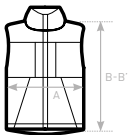

B&C EXPERT PRO JU C40	S	M	L	XL	2XL	3XL	4XL
A HALF CHEST	59	62	65	68	71	74	77
B BODY LENGTH (FRONT)	71	72	73	74	75	76	77
B' BODY LENGTH (BACK)	77	78	79	80	81	82	83