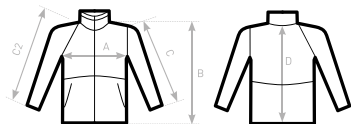

C2= RAGLAN

B&C AIR JU 801	XS	S	M	L	XL	2XL	3XL
A HALF CHEST	-	59	64	69	74	79	84
B BODY LENGTH FROM NECK POINT	-	72	75	78	81	84	87
C SLEEVE LENGTH	-	55,5	57	58,5	60	61,5	63
D CENTER BACK LENGTH	-	71	74	77	80	83	86