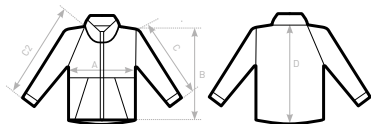

C2= RAGLAN

B&C X-LITE SOFTSHELL /W. JW 938	XS	S	M	L	XL	2XL	3XL
A HALF CHEST	44,5	47,5	50,5	53,5	57,5	61,5	-
B BODY LENGTH FROM NECK POINT	63	64,5	66	67,5	69	70,5	-
C2 SLEEVE LENGTH	72,2	73,7	75,1	76,5	78,7	80,9	-
D CENTER BACK LENGTH	63	64,1	65,2	66,8	68,1	69,9	-