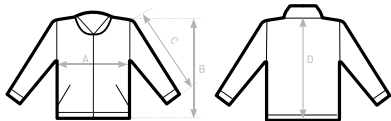

B&C TROOPER /WOMEN JW 964	XS	S	M	L	XL	2XL	3XL
A HALF CHEST	48	51	54	57	60	63	-
B BODY LENGTH FROM NECK POINT	60	62	64	66	68	70	-
C SLEEVE LENGTH	62	63,5	65	66,5	68	69,5	-
D CENTER BACK LENGTH	58,5	60,5	62,5	64,5	66,5	68,5	-