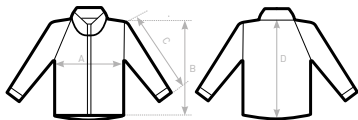

B&C REAL+ /MEN JM 970	XS	S	M	L	XL	2XL	3XL
A HALF CHEST	-	59,6	62,6	65,6	69,6	73,6	77,6
B BODY LENGTH FROM NECK POINT	-	83	84	85	87	89	91
C SLEEVE LENGTH	-	65,8	66,7	67,7	69,2	70,8	72,4
D CENTER BACK LENGTH	-	79,8	80,9	82	83,8	85,6	87,4